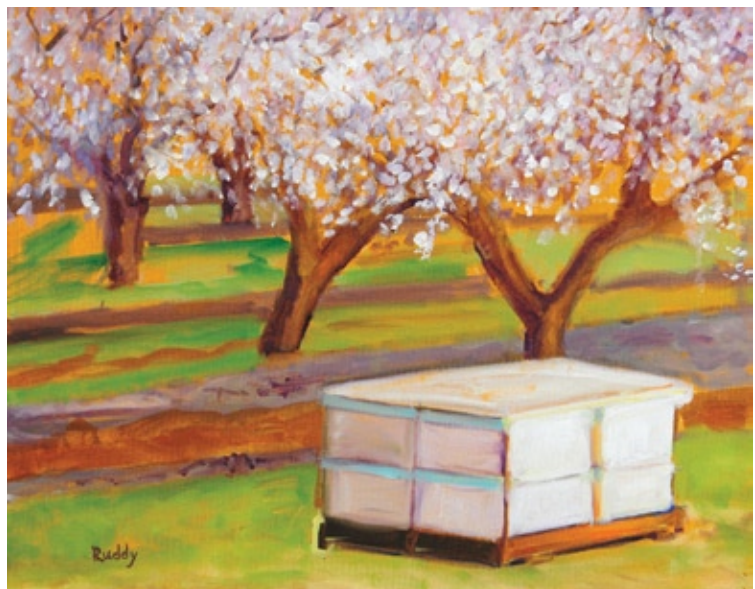

BEE BOXES, OIL ON CANVAS, 16 X 20"